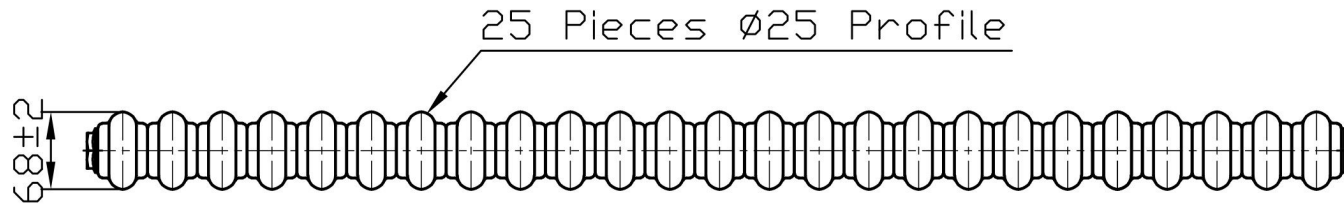

Imperia 2 Column Horizontal 600 x 1145mm. Bare Metal

Technical Drawing

Eastbrook 
 Eastbrook Road, Gloucester GL4 3DB
 Technical Helpline : 01452 317890
 Mon - Fri / 8am - 5pm
 Email : technical@eastbrookco.com