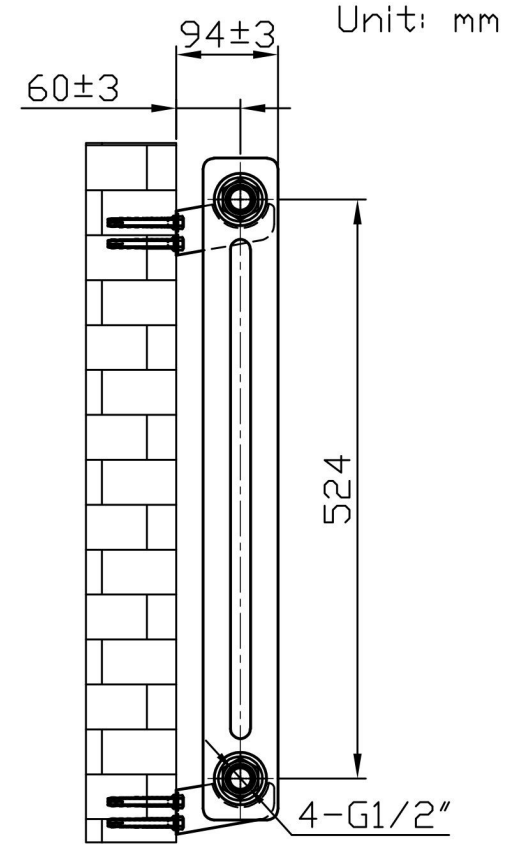

Imperia 2 Column Horizontal 600 x 1145mm. Bare Metal

Technical Drawing

Eastbrook 
 Eastbrook Road, Gloucester GL4 3DB
 Technical Helpline : 01452 317890
 Mon - Fri / 8am - 5pm
 Email : technical@eastbrookco.com