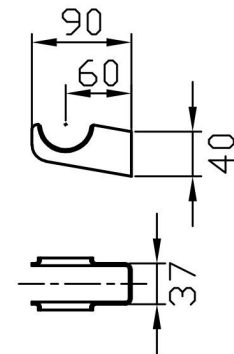

Imperia 2 Column Horizontal 600 x 1145mm. Bare Metal

Technical Drawing

Eastbrook 
 Eastbrook Road, Gloucester GL4 3DB
 Technical Helpline : 01452 317890
 Mon - Fri / 8am - 5pm
 Email : technical@eastbrookco.com