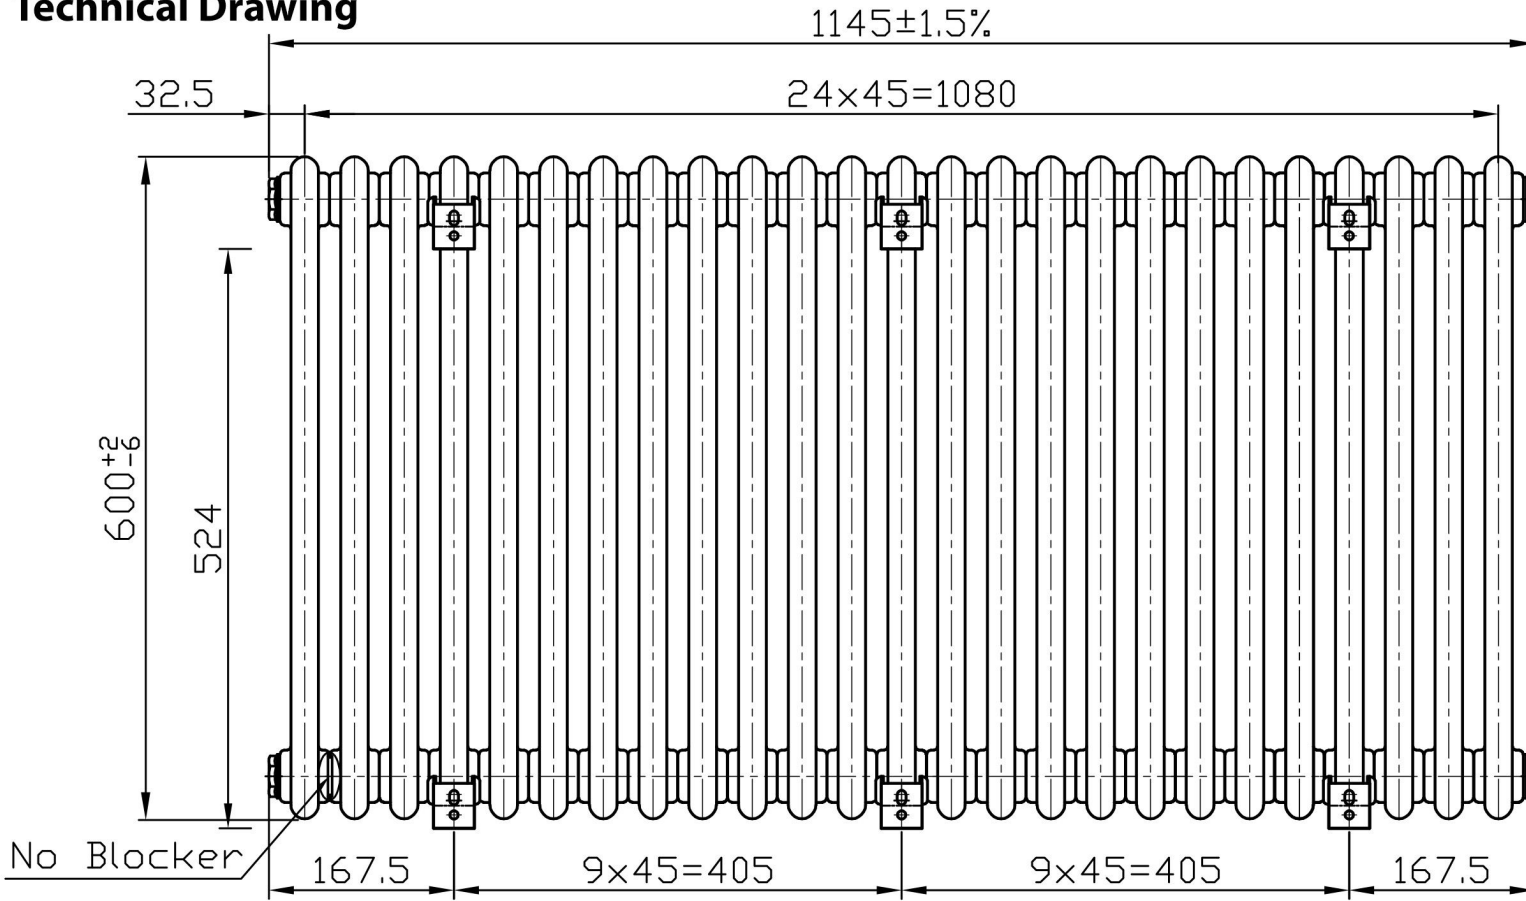

Imperia 2 Column Horizontal 600 x 1145mm. Bare Metal

Technical Drawing

Eastbrook 
 Eastbrook Road, Gloucester GL4 3DB
 Technical Helpline : 01452 317890
 Mon - Fri / 8am - 5pm
 Email : technical@eastbrookco.com