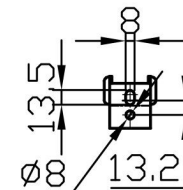

Imperia 2 Column Horizontal 600 x 1145mm. Bare Metal

Technical Drawing

Eastbrook 
 Eastbrook Road, Gloucester GL4 3DB
 Technical Helpline : 01452 317890
 Mon - Fri / 8am - 5pm
 Email : technical@eastbrookco.com